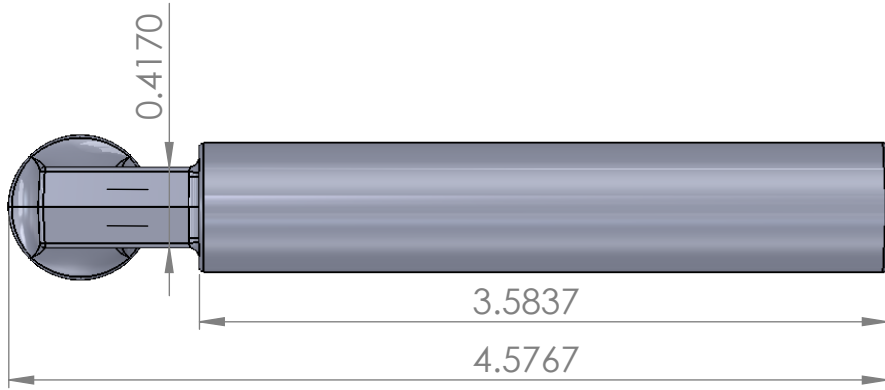

JADA PIONEER WINDOW LEVER by SVB

this lever is compatible with interior side screens