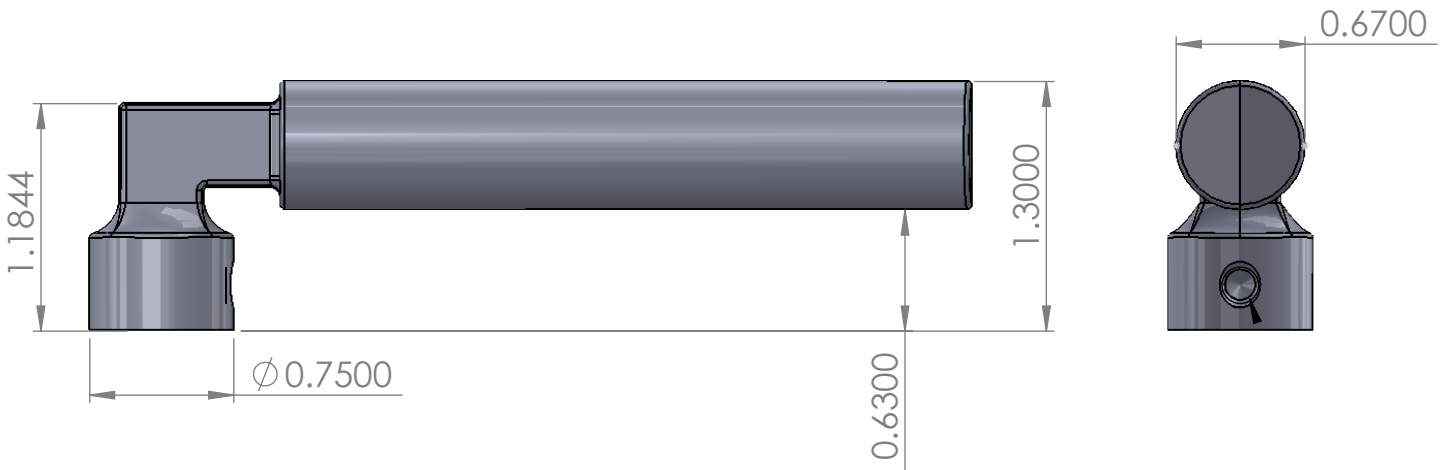

JADA PIONEER WINDOW LEVER by SVB

this lever is compatible with interior side screens